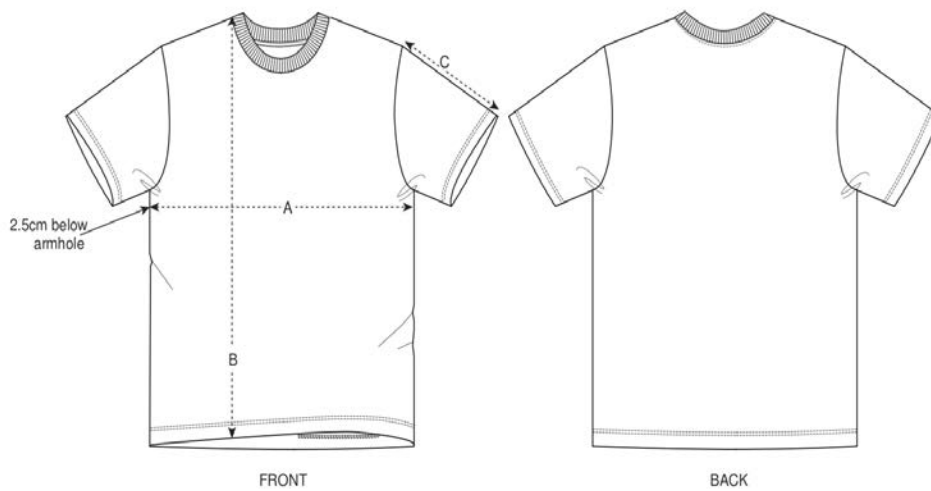

# GUÍA DE TALLAS // SIZE GUIDE

SIZES	XXS	XS	S	M	L
A Half Chest	51.5	54	56.5	59	62
B Body Length	62	63	66	70	72
C Sleeve Length	57.5	58.5	61.5	64	65.5

SIZES	XS	S	M	L	XL
A Half Chest	51.5	54.5	57.5	60.5	63.5
B Body Length	64	67.5	71	73	75
C Sleeve Length	21	22	23	24	24

madridmanso