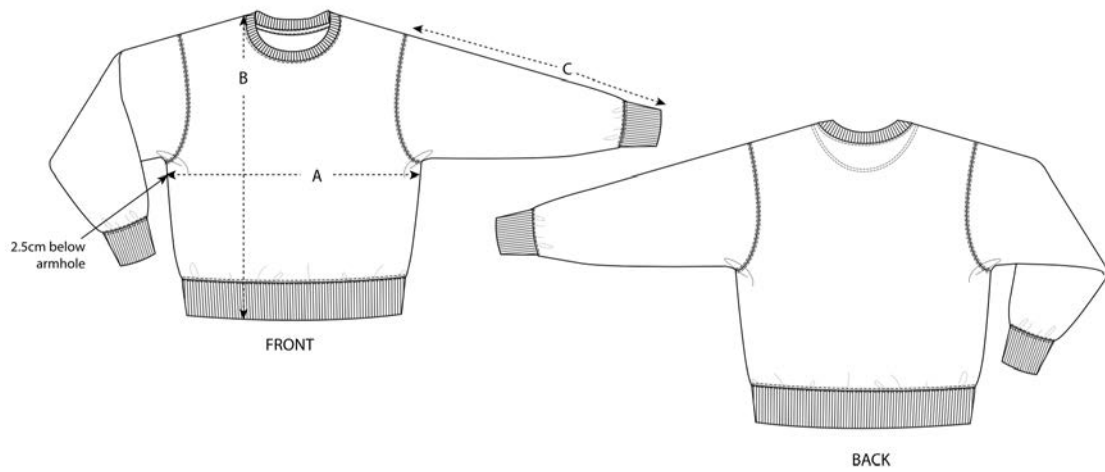

# GUÍA DE TALLAS // SIZE GUIDE

SIZES	XXS	XS	S	M	L
A Half Chest	51.5	54	56.5	59	62
B Body Length	62	63	66	70	72
C Sleeve Length	57.5	58.5	61.5	64	65.5

SIZES	XS	S	M	L	XL
A Half Chest	51.5	54.5	57.5	60.5	63.5
B Body Length	64	67.5	71	73	75
C Sleeve Length	21	22	23	24	24

madridmanso